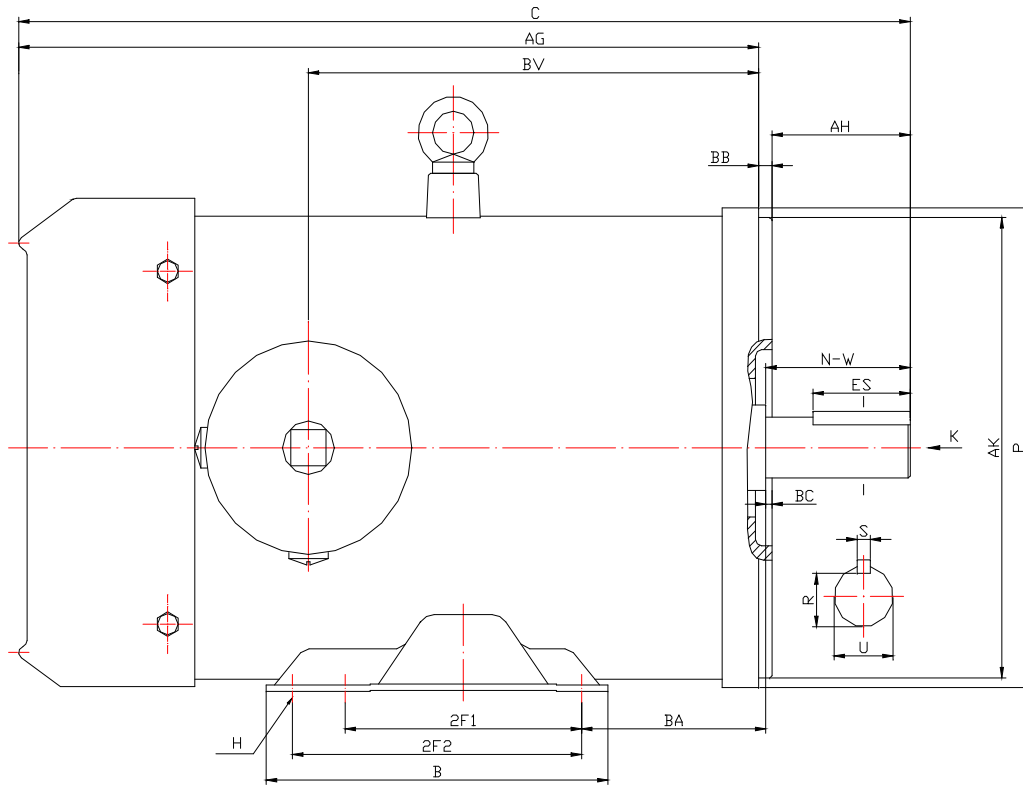

Orientation

										HP	RPM	Frame	WGT lb	MQSP / MPSP-306T
A	B	C	D	G	H	E	2E	2F1	2F2	3	1200	213TC	160,0	Stainless Steel 304, IP66
9.60"	8.10"	20.7"	5.25"	0.157"	0.41"	4.25"	8.50"	5.50"	7.00"					
P	AK	AJ	AH	AG	BA	BB	BC	BF	O	T				
10.08"	8.50"	7.250"	3.12"	17.33"	4.25"	0.25"	0.25"	4 * 1/2-13"	1.75"	7.70"				
U	R	S	ES	NW	AA	AB	BD	BV	DE Brg	ODE Brg				
1.375"	1.201"	0.312"	2.41"	3.38"	1/2" NPT	7.85"	3.95"	11.14"	6308	6208	Revised: Oct. 2018			