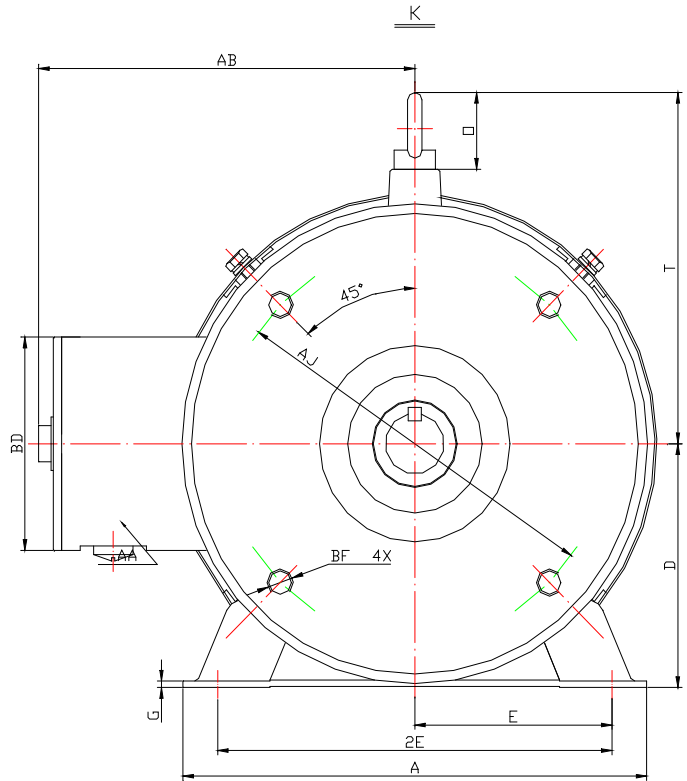

Orientation

										HP	RPM	Frame	WGT lb	MQSP / MPSP-306T
A	B	C	D	G	H	E	2E	2F1	2F2	3	1200	213TC	160,0	Stainless Steel 304, IP66
9.60"	8.10"	20.7"	5.25"	0.157"	0.41"	4.25"	8.50"	5.50"	7.00"					
P	AK	AJ	AH	AG	BA	BB	BC	BF	O	T				
10.08"	8.50"	7.250"	3.12"	17.33"	4.25"	0.25"	0.25"	4 * 1/2-13"	1.75"	7.70"				
U	R	S	ES	NW	AA	AB	BD	BV	DE Brg	ODE Brg				
1.375"	1.201"	0.312"	2.41"	3.38"	1/2" NPT	7.85"	3.95"	11.14"	6308	6208	Revised: Oct. 2018			